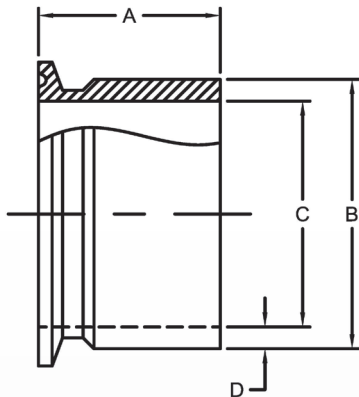

7196 Route 98
 Arcade, NY 14009
 Tel: 585-492-5800
 Fax: 585-492-5812
 Email: sales@steelobrien.com
 Web: www.steelobrien.com

ASME HEAVY WALL FERRULES

PART NUMBER	CLAMP SIZE	A	B	C	D
ABM00671	1/2"	2.500	.592	.370	.111
ABM00955	3/4"	2.500	.846	.620	.113
ABM01205	1"	2.500	1.190	.870	.160
ABM01305	1"	6.000	1.190	.870	.160
ABM01640	1-1/2"	1.250	1.690	1.370	.160
ABM01660	1-1/2"	2.000	1.690	1.370	.160
ABM01745	1-1/2"	3.000	1.690	1.370	.160
ABM01805	1-1/2"	6.000	1.690	1.370	.160
ABM02140	2"	1.250	2.230	1.870	.180
ABM02180	2"	2.250	2.230	1.870	.180
ABM02255	2"	3.250	2.230	1.870	.180
ABM02305	2"	6.000	2.230	1.870	.180
ABM02760	2-1/2"	3.500	2.780	2.370	.205
ABM02805	2-1/2"	6.000	2.780	2.370	.205
ABM03140	3"	1.250	3.310	2.870	.220
ABM03225	3"	2.750	3.310	2.870	.220
ABM03265	3"	3.750	3.310	2.870	.220
ABM03305	3"	6.000	3.310	2.870	.220
ABM04140	4"	1.250	4.350	3.840	.255
ABM04245	4"	3.000	4.350	3.840	.255
ABM04270	4"	4.000	4.350	3.840	.255
ABM04305	4"	6.000	4.350	3.840	.255
ABM06140	6"	1.750	6.462	5.782	.340
ABM06305	6"	6.000	6.462	5.782	.340
ABM08140	8"	1.750	8.445	7.782	.332
ABM10140	10"	1.750	10.750	9.760	.495
ABM12140	12"	1.750	12.320	11.720	.300

NOTE: ALL DIMENSIONS ARE IN INCHES

ASME Heavy Wall Ferrules are available in:

304/316L Stainless
 C22/C276 Hastelloy
 AL6XN
 Alloy 2205

Contact us for other materials

• Fittings • Valves • Flanges • Tubing • Sight Glasses • Pump Parts • Accessories